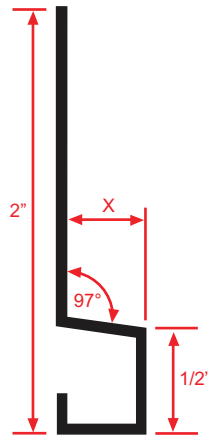

## SB-FCB: Starter Base for Fiber Cement Board

A functional starter trim piece for the fiber cement panel that also provides a weep point for moisture.

Length	X Size
10'	3/8"

## SV: Soffit Vent

- Available With 1/8" x 1" Vent Slots

For use with E.I.F.S. as a soffit vent.

**Note:** 1/2" X Size available in 2" Y Size only.

**Note:** Not all X Sizes (Depth) or Y Sizes (Reveal) combinations are available. Please consult with customer service.

Length	X Size	Y Size
10'	3/4"	3"
	1/2"	2"
		4"

Length	X Size	Y Size
10'	1/2"	1/2"
	5/8"	3/4"
		1"
		1 1/2"
		2"
		3"
		4"