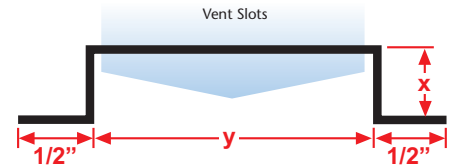

## SB-FCB: Starter Base for Fiber Cement Board

A functional starter trim piece for the fiber cement panel that also provides a weep point for moisture.

Length	X Size
10'	3/8"

## SV: Soffit Vent

- Available With 1/8" x 1" Vent Slots

For use with E.I.F.S. as a soffit vent.

**Note:** 1/2" X Size available in 2" Y Size only.

**Note:** Not all X Sizes (Depth) or Y Sizes (Reveal) combinations are available. Please consult with customer service.

Length	X Size	Y Size
10'	3/4"	3"
	1/2"	2"
		4"

Length	X Size	Y Size
10'	1/2"	1/2"
	5/8"	3/4"
		1"
		1 1/2"
		2"
		3"
		4"