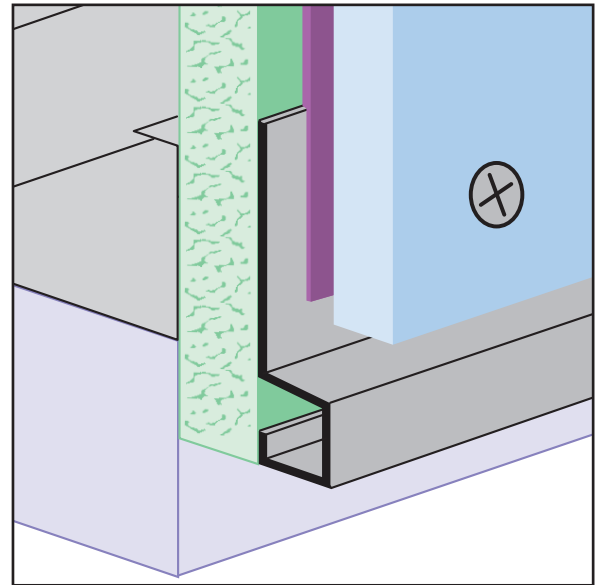

## SB-FCB: Starter Base for Fiber Cement Board

A functional starter trim piece for the fiber cement panel that also provides a weep point for moisture.

Length	X Size
10'	3/8"

## SV: Soffit Vent

- Available With 1/8" x 1" Vent Slots

For use with E.I.F.S. as a soffit vent.

**Note:** 1/2" X Size available in 2" Y Size only.

**Note:** Not all X Sizes (Depth) or Y Sizes (Reveal) combinations are available. Please consult with customer service.

Length	X Size	Y Size
10'	3/4"	3"
	1/2"	2"
		4"