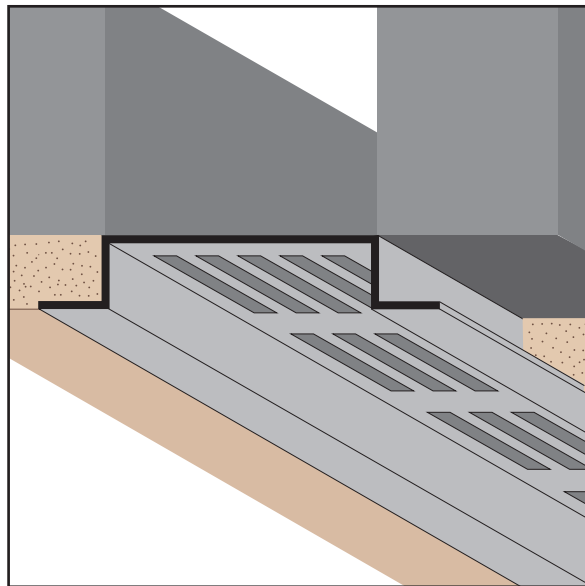

## SB-FCB: Starter Base for Fiber Cement Board

A functional starter trim piece for the fiber cement panel that also provides a weep point for moisture.

Length	X Size
10'	3/8"

## SV: Soffit Vent

- Available With 1/8" x 1" Vent Slots

For use with E.I.F.S. as a soffit vent.

**Note:** 1/2" X Size available in 2" Y Size only.

**Note:** Not all X Sizes (Depth) or Y Sizes (Reveal) combinations are available. Please consult with customer service.