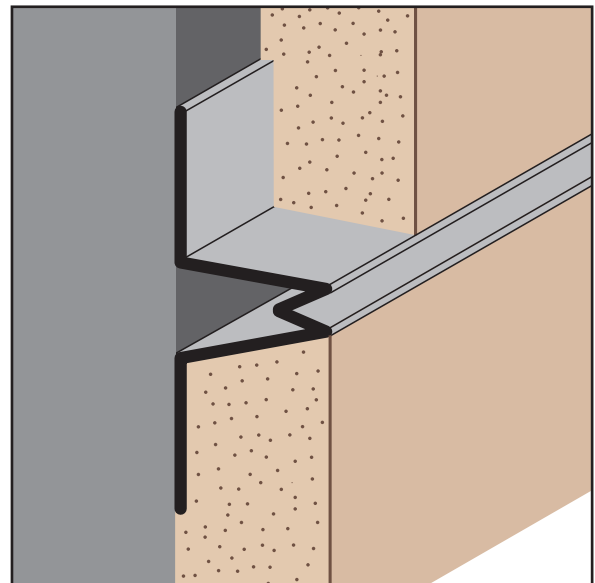

EXTRUDED ALUMINUM

KEY

JDM: J Drywall Molding

A drywall version of the "J" molding. Gives a nice finished look to drywall terminations.

Length	X Size	Y Size
10'	1/2"	1 1/8"
	5/8"	

JPM: J Plaster Molding

A plaster stop/casing bead for conventional 3-coat stucco used in a variety of conditions that gives a nice finished look at all plaster terminations.

Note: *2" Y Size available on 1 1/2" and 1 3/8" X Size only.

Length	X Size	Y Size
10'	3/4"	1 1/8"
	1"	*2"
	1 1/2"	
	1 3/8"	

NVS: Narrow V Scred

A narrow control screed that is both decorative and functional. A 1/8" wide expansion screed for conditions that require crack control with a minimal reveal.

Length	X Size	Y Size
10'	1/2"	1/8"
	3/4"	
	7/8"	