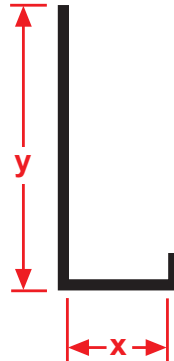

EXTRUDED ALUMINUM

KEY

JDM: J Drywall Molding

A drywall version of the "J" molding. Gives a nice finished look to drywall terminations.

Length	X Size	Y Size
10'	1/2"	1 1/8"
	5/8"	

JPM: J Plaster Molding

A plaster stop/casing bead for conventional 3-coat stucco used in a variety of conditions that gives a nice finished look at all plaster terminations.

Note: *2" Y Size available on 1 1/2" and 1 3/8" X Size only.

Length	X Size	Y Size
10'	3/4"	1 1/8"
	1"	*2"
	1 1/2"	
	1 3/8"	

NVS: Narrow V Scred

A narrow control screed that is both decorative and functional. A 1/8" wide expansion screed for conditions that require crack control with a minimal reveal.

Length	X Size	Y Size
10'	1/2"	1/8"
	3/4"	
	7/8"	