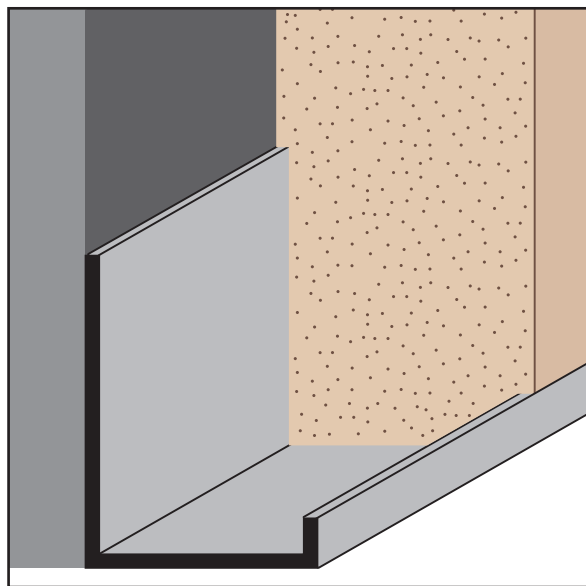

EXTRUDED ALUMINUM

KEY

JDM: J Drywall Molding

A drywall version of the "J" molding. Gives a nice finished look to drywall terminations.

Length	X Size	Y Size
10'	1/2"	1 1/8"
	5/8"	

JPM: J Plaster Molding

A plaster stop/casing bead for conventional 3-coat stucco used in a variety of conditions that gives a nice finished look at all plaster terminations.

Note: *2" Y Size available on 1 1/2" and 1 3/8" X Size only.

Length	X Size	Y Size
10'	3/4"	1 1/8"
	1"	*2"
	1 1/2"	
	1 3/8"	

NVS: Narrow V Scred

A narrow control screed that is both decorative and functional. A 1/8" wide expansion screed for conditions that require crack control with a minimal reveal.

Length	X Size	Y Size
10'	1/2"	1/8"
	3/4"	
	7/8"	