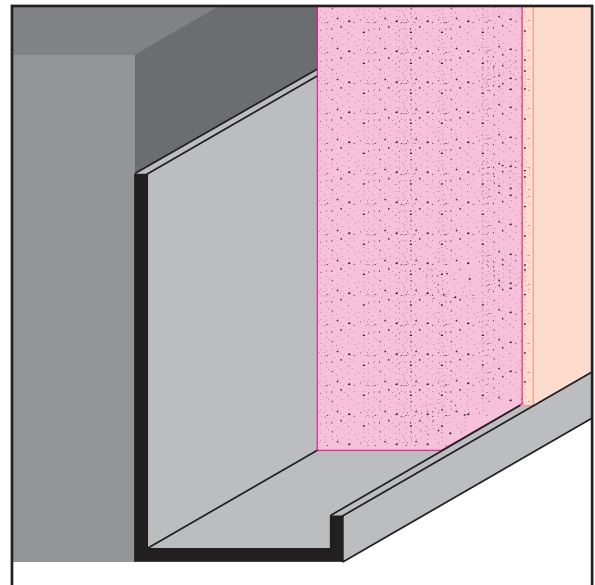

EXTRUDED ALUMINUM

KEY

JDM: J Drywall Molding

A drywall version of the "J" molding. Gives a nice finished look to drywall terminations.

Length	X Size	Y Size
10'	1/2"	1 1/8"
	5/8"	

JPM: J Plaster Molding

A plaster stop/casing bead for conventional 3-coat stucco used in a variety of conditions that gives a nice finished look at all plaster terminations.

Note: *2" Y Size available on 1 1/2" and 1 3/8" X Size only.

Length	X Size	Y Size
10'	3/4"	1 1/8"
	1"	*2"
	1 1/2"	
	1 3/8"	

NVS: Narrow V Scred

A narrow control screed that is both decorative and functional. A 1/8" wide expansion screed for conditions that require crack control with a minimal reveal.

Length	X Size	Y Size
10'	1/2"	1/8"
	3/4"	
	7/8"	