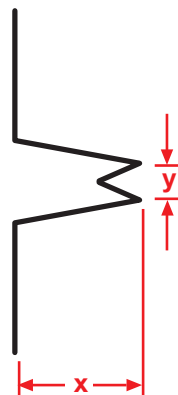

EXTRUDED ALUMINUM

KEY

JDM: J Drywall Molding

A drywall version of the "J" molding. Gives a nice finished look to drywall terminations.

Length	X Size	Y Size
10'	1/2"	1 1/8"
	5/8"	

JPM: J Plaster Molding

A plaster stop/casing bead for conventional 3-coat stucco used in a variety of conditions that gives a nice finished look at all plaster terminations.

Note: *2" Y Size available on 1 1/2" and 1 3/8" X Size only.

Length	X Size	Y Size
10'	3/4"	1 1/8"
	1"	*2"
	1 1/2"	
	1 3/8"	

NVS: Narrow V Scred

A narrow control screed that is both decorative and functional. A 1/8" wide expansion screed for conditions that require crack control with a minimal reveal.

Length	X Size	Y Size
10'	1/2"	1/8"
	3/4"	
	7/8"	