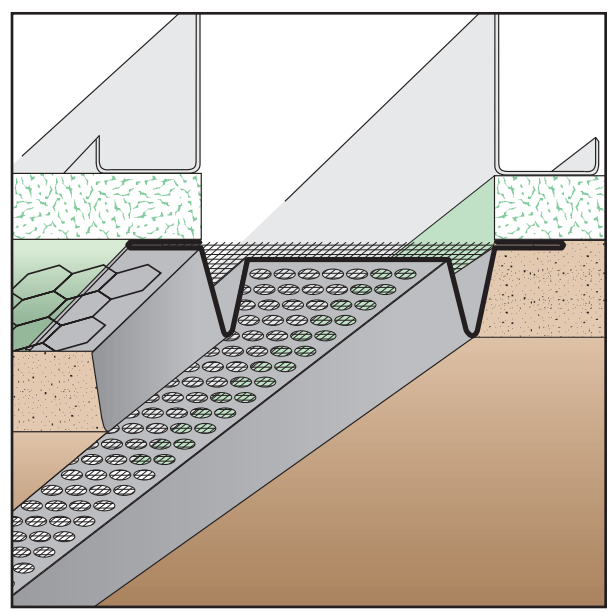

SBS: Bug Stop™ Soffit Vent

- Available with 1/8" and 1/4" Vent Holes
 - Galvanized Steel Only
- "Allows air in; keeps bugs out." All the same features and value of our standard SVR screen, but with the addition of 0.062, 16-16 (1/16") aluminum screen that protects against the entry of wasps, bees, termites and other pests.

KEY

- PLASTER/STUCCO
- CONCRETE
- PLYWOOD
- WOOD
- FOAM
- WATERPROOF BARRIER
- WALL SHEATHING
- DRYWALL
- DRYWALL MUD
- FIBER CEMENT

Length	X Size	Y Size
10'	1/2"	2"
	3/4"	3"
	7/8"	4"

EXCLUSIVE

Materials:

- Galvanized Steel (26-gauge G90)

ASTM Codes:

- A653/A653M (Galvanized Coating)
- A924 (Galvanized Coating)

Note: Standard length is 10 feet. Additional lengths available upon request.