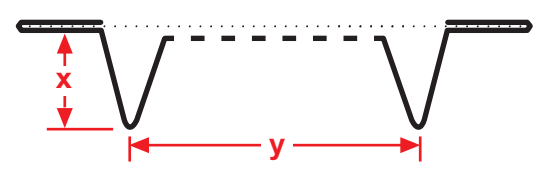

SBS: Bug Stop™ Soffit Vent

- Available with 1/8" and 1/4" Vent Holes
 - Galvanized Steel Only
- "Allows air in; keeps bugs out." All the same features and value of our standard SVR screen, but with the addition of 0.062, 16-16 (1/16") aluminum screen that protects against the entry of wasps, bees, termites and other pests.

KEY

- PLASTER/STUCCO
- CONCRETE
- PLYWOOD
- WOOD
- FOAM
- WATERPROOF BARRIER
- WALL SHEATHING
- DRYWALL
- DRYWALL MUD
- FIBER CEMENT

Length	X Size	Y Size
10'	1/2"	2"
	3/4"	3"
	7/8"	4"

EXCLUSIVE

Materials: