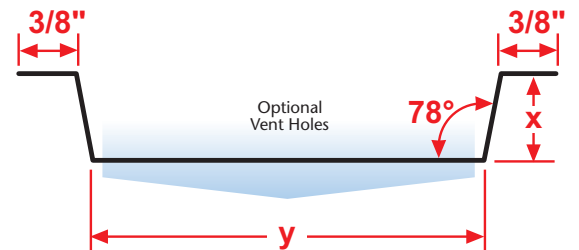

PSV: Plywood Style Vent

- Available With 1/8", 1/4" Vent Holes or No Holes
 - Available Pre-Painted Brown or White; or Unpainted
 - Galvanized Steel Only
- Specialty soffit vent for use with plywood soffit conditions.

KEY	
	PLASTER/STUCCO
	CONCRETE
	PLYWOOD
	WOOD
	FOAM
	WATERPROOF BARRIER
	WALL SHEATHING
	DRYWALL
	DRYWALL MUD
	FIBER CEMENT

Length	X Size	Y Size
10'	1/2"	2 1/4"

Materials:

- Galvanized Steel (26-gauge G90)