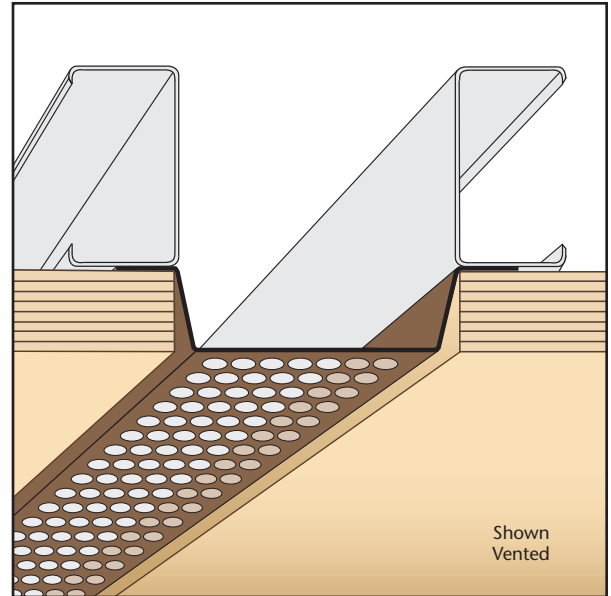

PSV: Plywood Style Vent

- Available With 1/8", 1/4" Vent Holes or No Holes
 - Available Pre-Painted Brown or White; or Unpainted
 - Galvanized Steel Only
- Specialty soffit vent for use with plywood soffit conditions.

KEY	
	PLASTER/STUCCO
	CONCRETE
	PLYWOOD
	WOOD
	FOAM
	WATERPROOF BARRIER
	WALL SHEATHING
	DRYWALL
	DRYWALL MUD
	FIBER CEMENT

Length	X Size	Y Size
10'	1/2"	2 1/4"

Materials:

- Galvanized Steel (26-gauge G90)