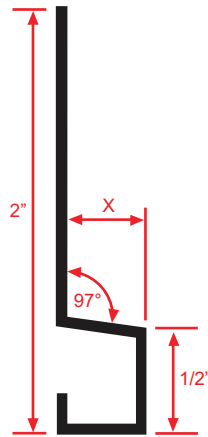

EXTRUDED ALUMINUM

SB-FCB: Starter Base for Fiber Cement Board

A functional starter trim piece for the fiber cement panel that also provides a weep point for moisture.

Length	X Size
10'	3/8"

SV: Soffit Vent

- Available With 1/8" x 1" Vent Slots

For use with E.I.F.S. as a soffit vent.

Note: 1/2" X Size available in 2" Y Size only.

Note: Not all X Sizes (Depth) or Y Sizes (Reveal) combinations are available. Please consult with customer service.

Length	X Size	Y Size
10'	3/4"	3"
	1/2"	2"
		4"

TDM: T Drywall Molding

- Available With 1/8" x 1" Vent Slots or No Vents

Provides a reveal and acts as a drywall stop/control screed for drywall at wall base and column base conditions where a reveal and stop are required. Can be used to create a reveal at ceiling/wall conditions.

Length	X Size	Y Size
10'	1/2"	1 1/2"
	5/8"	3/4"
		1"
		1 1/2"
		2"
		3"
		4"