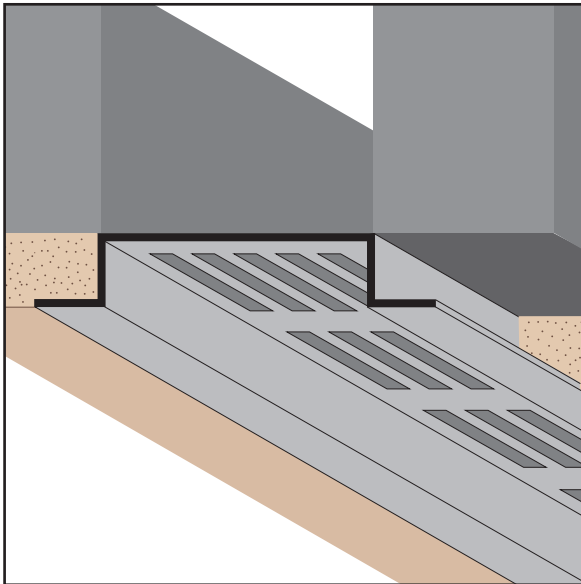

EXTRUDED ALUMINUM

SB-FCB: Starter Base for Fiber Cement Board

A functional starter trim piece for the fiber cement panel that also provides a weep point for moisture.

Length	X Size
10'	3/8"

SV: Soffit Vent

- Available With 1/8" x 1" Vent Slots

For use with E.I.F.S. as a soffit vent.

Note: 1/2" X Size available in 2" Y Size only.

Note: Not all X Sizes (Depth) or Y Sizes (Reveal) combinations are available. Please consult with customer service.

Length	X Size	Y Size
10'	3/4"	3"
	1/2"	2"
		4"

TDM: T Drywall Molding

- Available With 1/8" x 1" Vent Slots or No Vents

Provides a reveal and acts as a drywall stop/control screed for drywall at wall base and column base conditions where a reveal and stop are required. Can be used to create a reveal at ceiling/wall conditions.

Length	X Size	Y Size
10'	1/2"	1 1/2"
	5/8"	3/4"
		1"
		1 1/2"
		2"
		3"
		4"