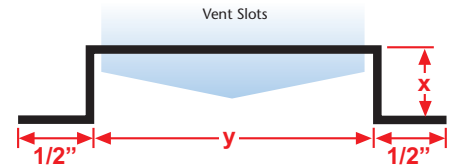

EXTRUDED ALUMINUM

SB-FCB: Starter Base for Fiber Cement Board

A functional starter trim piece for the fiber cement panel that also provides a weep point for moisture.

Length	X Size
10'	3/8"

SV: Soffit Vent

- Available With 1/8" x 1" Vent Slots

For use with E.I.F.S. as a soffit vent.

Note: 1/2" X Size available in 2" Y Size only.

Note: Not all X Sizes (Depth) or Y Sizes (Reveal) combinations are available. Please consult with customer service.

Length	X Size	Y Size
10'	3/4"	3"
	1/2"	2"
		4"

TDM: T Drywall Molding

- Available With 1/8" x 1" Vent Slots or No Vents

Provides a reveal and acts as a drywall stop/control screed for drywall at wall base and column base conditions where a reveal and stop are required. Can be used to create a reveal at ceiling/wall conditions.

Length	X Size	Y Size
10'	1/2"	1 1/2"
	5/8"	3/4"
		1"
		1 1/2"
		2"
		3"
		4"