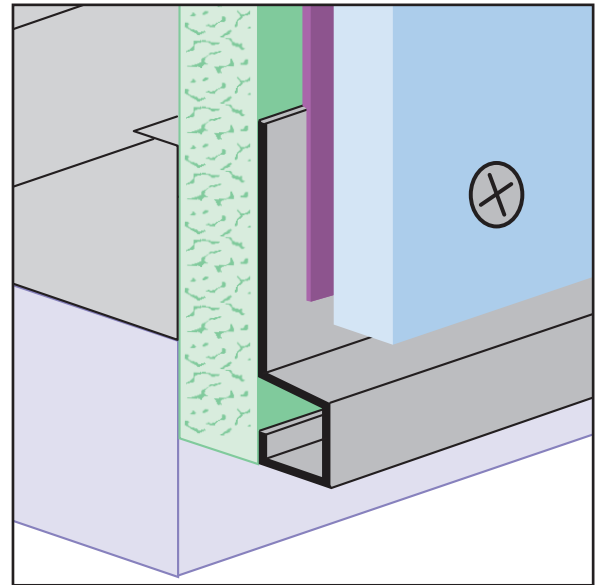

EXTRUDED ALUMINUM

SB-FCB: Starter Base for Fiber Cement Board

A functional starter trim piece for the fiber cement panel that also provides a weep point for moisture.

Length	X Size
10'	3/8"

SV: Soffit Vent

- Available With 1/8" x 1" Vent Slots

For use with E.I.F.S. as a soffit vent.

Note: 1/2" X Size available in 2" Y Size only.

Note: Not all X Sizes (Depth) or Y Sizes (Reveal) combinations are available. Please consult with customer service.

Length	X Size	Y Size
10'	3/4"	3"
	1/2"	2"
		4"

TDM: T Drywall Molding

- Available With 1/8" x 1" Vent Slots or No Vents

Provides a reveal and acts as a drywall stop/control screed for drywall at wall base and column base conditions where a reveal and stop are required. Can be used to create a reveal at ceiling/wall conditions.

Length	X Size	Y Size
10'	1/2"	1 1/2"
	5/8"	3/4"
		1"
		1 1/2"
		2"
		3"
		4"