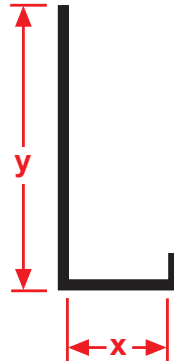

## JDM: J Drywall Molding

A drywall version of the "J" molding. Gives a nice finished look to drywall terminations.

Length	X Size	Y Size
10'	1/2"	1 1/8"
	5/8"	

## JPM: J Plaster Molding

A plaster stop/casing bead for conventional 3-coat stucco used in a variety of conditions that gives a nice finished look at all plaster terminations.

**Note:** \*2" Y Size available on 1 1/2" and 1 3/8" X Size only.

Length	X Size	Y Size
10'	3/4"	1 1/8"
	1"	*2"
	1 1/2"	
	1 3/8"	

## NVS: Narrow V Scred

A narrow control screed that is both decorative and functional. A 1/8" wide expansion screed for conditions that require crack control with a minimal reveal.

Length	X Size	Y Size
10'	1/2"	1/8"
	3/4"	
	7/8"	