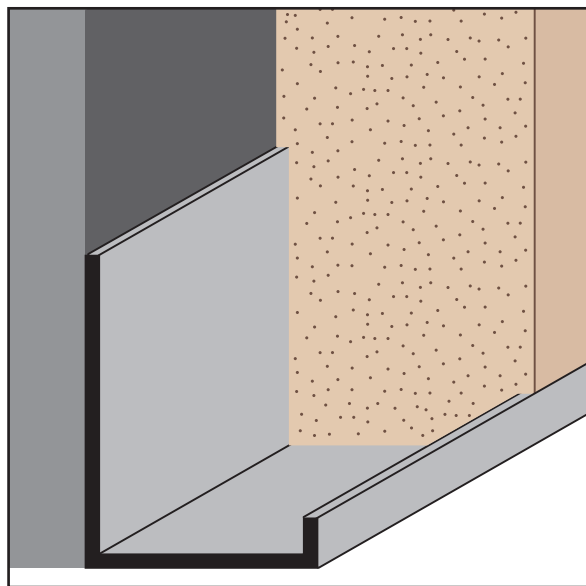

# EXTRUDED ALUMINUM

KEY

## JDM: J Drywall Molding

A drywall version of the "J" molding. Gives a nice finished look to drywall terminations.

Length	X Size	Y Size
10'	1/2"	1 1/8"
	5/8"	

Length	X Size	Y Size
10'	3/4"	1 1/8"
	1"	*2"
	1 1/2"	
	1 3/8"	

## NVS: Narrow V Scred

A narrow control screed that is both decorative and functional. A 1/8" wide expansion screed for conditions that require crack control with a minimal reveal.

Length	X Size	Y Size
10'	1/2"	1/8"
	3/4"	
	7/8"	