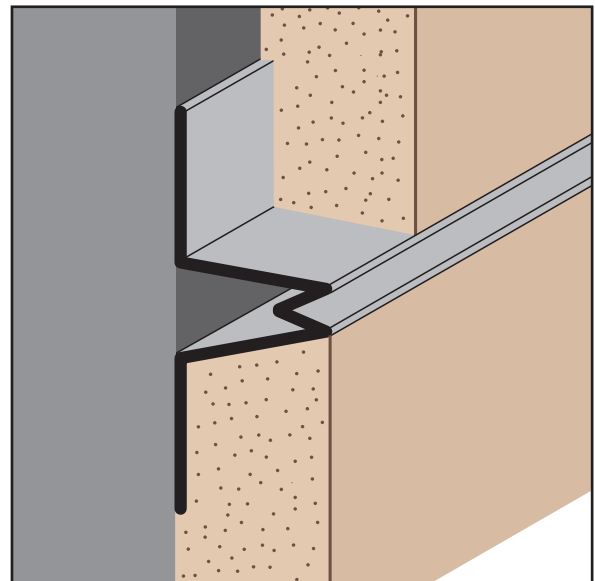

## JPM: J Plaster Molding

A plaster stop/casing bead for conventional 3-coat stucco used in a variety of conditions that gives a nice finished look at all plaster terminations.

**Note:** \*2" Y Size available on 1 1/2" and 1 3/8" X Size only.

Length	X Size	Y Size
10'	3/4"	1 1/8"
	1"	*2"
	1 1/2"	
	1 3/8"	

## NVS: Narrow V Scred

A narrow control screed that is both decorative and functional. A 1/8" wide expansion screed for conditions that require crack control with a minimal reveal.

Length	X Size	Y Size
10'	1/2"	1/8"
	3/4"	
	7/8"	