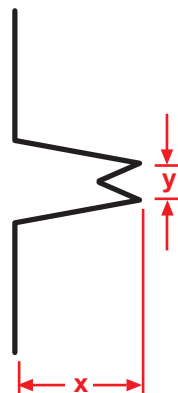

## JDM: J Drywall Molding

A drywall version of the "J" molding. Gives a nice finished look to drywall terminations.

Length	X Size	Y Size
10'	1/2"	1 1/8"
	5/8"	

## JPM: J Plaster Molding

A plaster stop/casing bead for conventional 3-coat stucco used in a variety of conditions that gives a nice finished look at all plaster terminations.

**Note:** \*2" Y Size available on 1 1/2" and 1 3/8" X Size only.

Length	X Size	Y Size
10'	3/4"	1 1/8"
	1"	*2"
	1 1/2"	
	1 3/8"	

## NVS: Narrow V Scred

A narrow control screed that is both decorative and functional. A 1/8" wide expansion screed for conditions that require crack control with a minimal reveal.

Length	X Size	Y Size
10'	1/2"	1/8"
	3/4"	
	7/8"	