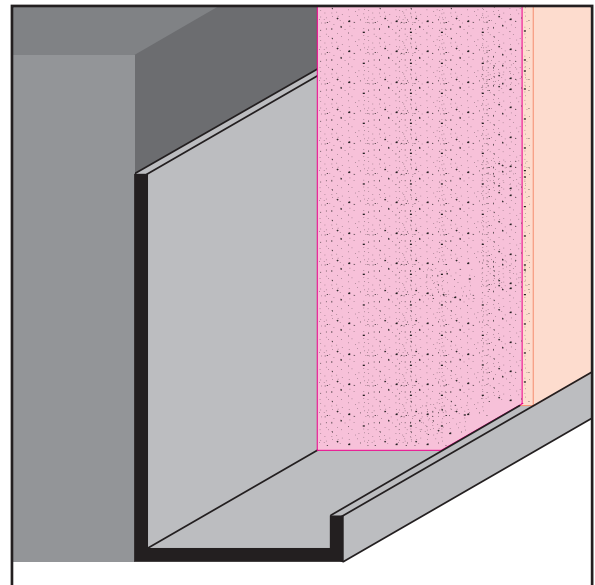

# EXTRUDED ALUMINUM

KEY

## JDM: J Drywall Molding

A drywall version of the "J" molding. Gives a nice finished look to drywall terminations.

Length	X Size	Y Size
10'	1/2"	1 1/8"
	5/8"	

## JPM: J Plaster Molding

A plaster stop/casing bead for conventional 3-coat stucco used in a variety of conditions that gives a nice finished look at all plaster terminations.

**Note:** \*2" Y Size available on 1 1/2" and 1 3/8" X Size only.

## NVS: Narrow V Scred

A narrow control screed that is both decorative and functional. A 1/8" wide expansion screed for conditions that require crack control with a minimal reveal.

Length	X Size	Y Size
10'	1/2"	1/8"
	3/4"	
	7/8"	