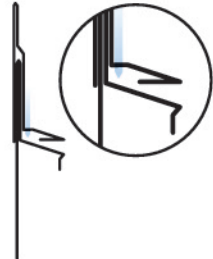

Page 42

TWHJ: Tru-Weep™ #9 Horizontal Control Joint

Page 43

TWHJ-CI: Tru-Weep™ #9 Horizontal Control Joint

Page 43

TWMFR: Tru-Weep™ Finish Rite® M-Slide Expansion Joint®

Page 43

TWMSC: Tru-Weep™ M-Slide Expansion Joint®

Page 44

TWMSX: Tru-Weep™ M-Slide Expansion Joint®

Page 44

TMMW: Tru-Weep™ Midwall Vent

Page 44

TWSD: Tru-Weep™ Soffit Drip

Page 44

TWWJ: Tru-Weep™ Vertical Control Joint