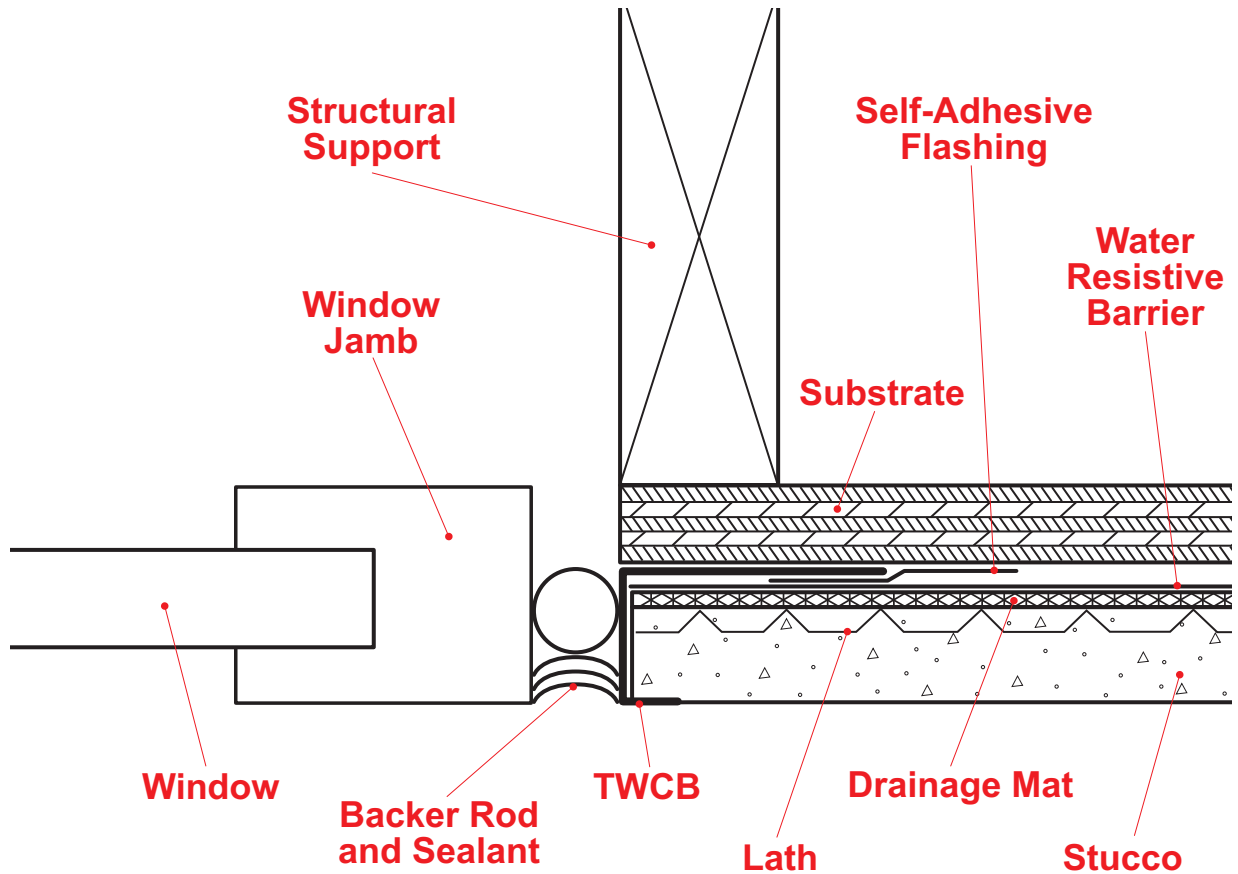

TWCB: Tru-Weep™ Casing Bead

The Tru-Weep™ Casing Bead is a non-perforated customizable stucco casing bead. Whether the stucco assembly is utilizing a drainage mat, continuous insulation, or traditional 3-coat the Tru-Weep™ Window Jamb can be ordered in any ground size to accommodate the stucco assembly.

Note: This drawing is supplied solely to assist in the selection and application of product manufactured by Stockton Products. This drawing is generic in nature and should not be used in design or construction without an independent evaluation by a qualified Architect or Engineer of Record.