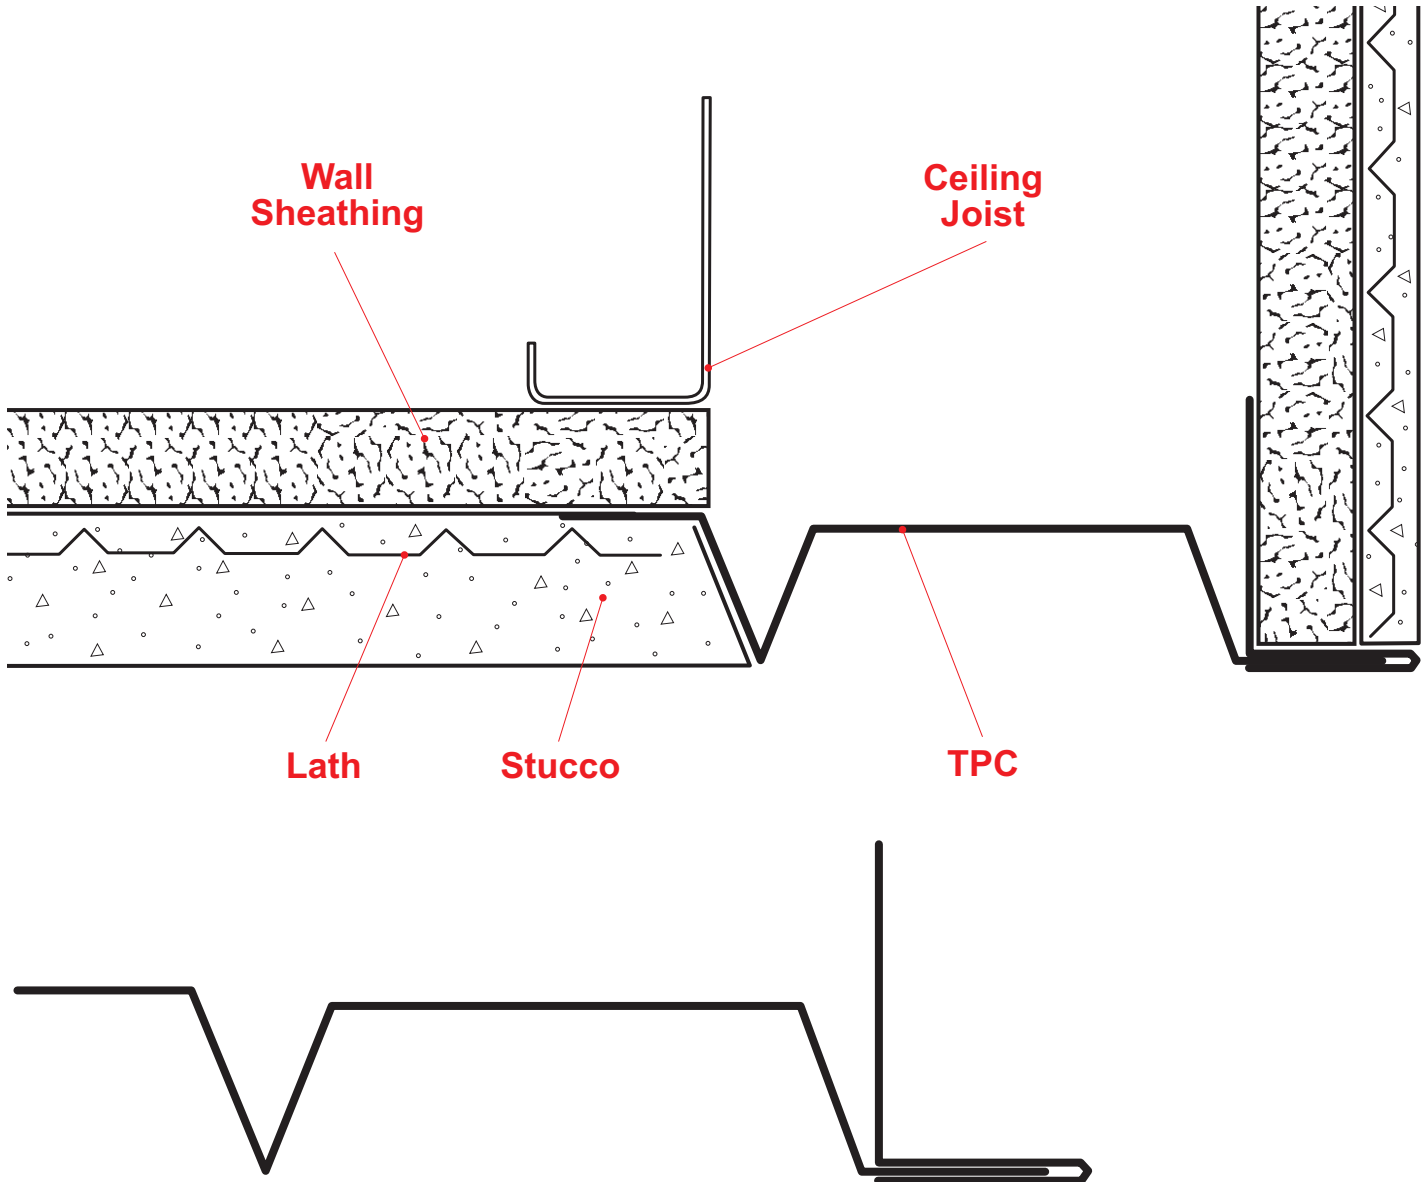

TPC: Two Piece Expansion Corner- 2 Piece

A functional two piece product specifically designed for the fascia/soffit corner that provides a reveal and allows movement at this condition.

Note: This drawing is supplied solely to assist in the selection and application of product manufactured by Stockton Products. This drawing is generic in nature and should not be used in design or construction without an independent evaluation by a qualified Architect or Engineer of Record.