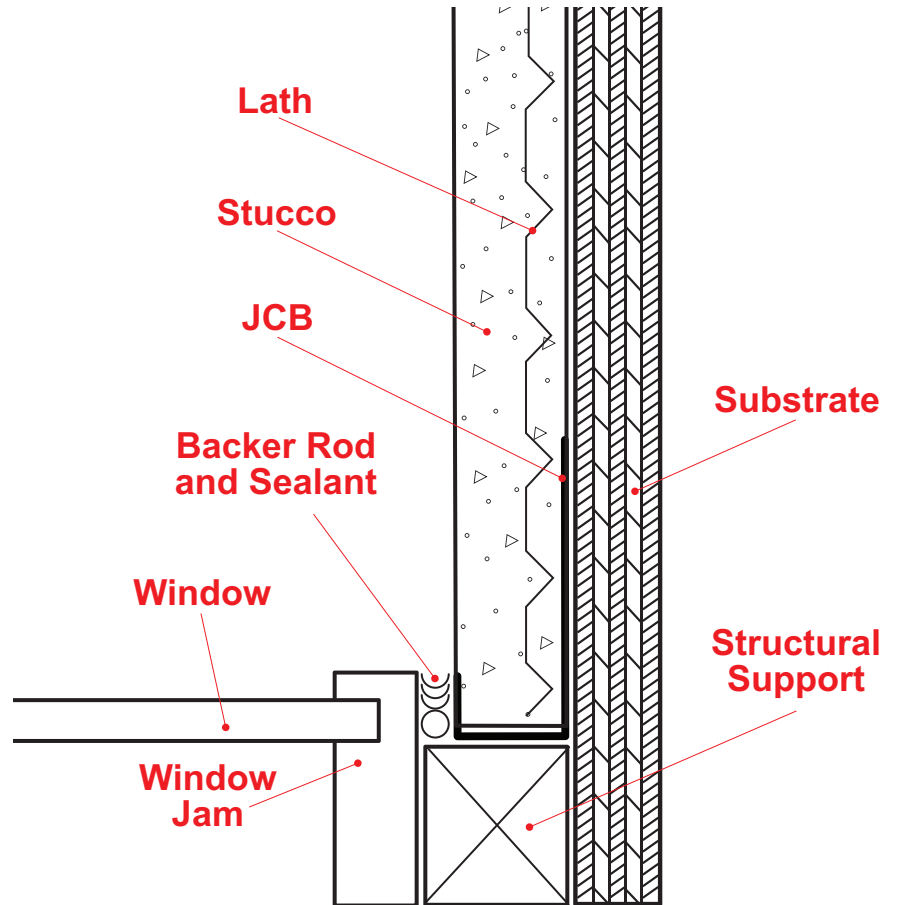

JCB: J Caulking Bead

Standard plaster stop/casing bead for terminating stucco with an extended return key for caulking.

Note: This drawing is supplied solely to assist in the selection and application of product manufactured by Stockton Products. This drawing is generic in nature and should not be used in design or construction without an independent evaluation by a qualified Architect or Engineer of Record.