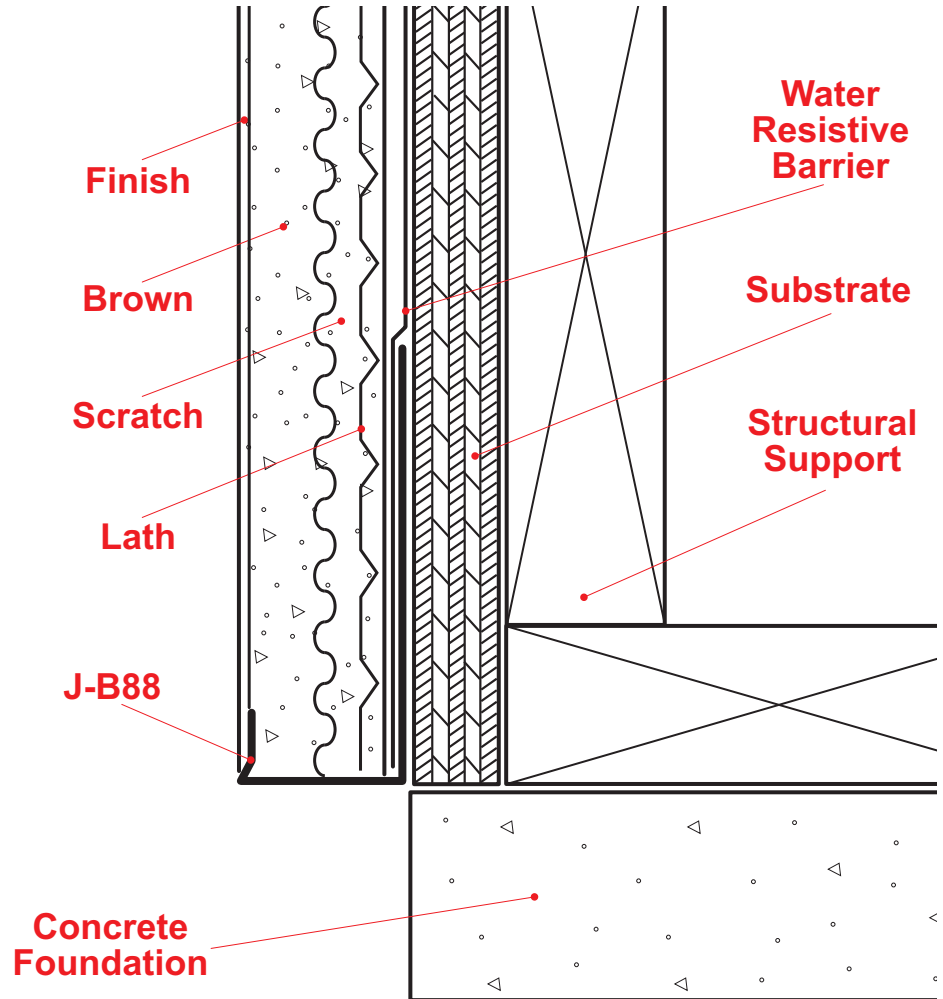

J-B88: Long Flange J Bead

Similar to the new SFC88 Short Flange "Finish Rite®" plaster trim, the J-B88 Long Flange J bead provides all the same features of controlling the brown coat thickness, but has a 3 1/2" nail flange and 1/2" diameter weep holes for those conditions where a weep function is required.

Note: This drawing is supplied solely to assist in the selection and application of product manufactured by Stockton Products. This drawing is generic in nature and should not be used in design or construction without an independent evaluation by a qualified Architect or Engineer of Record.