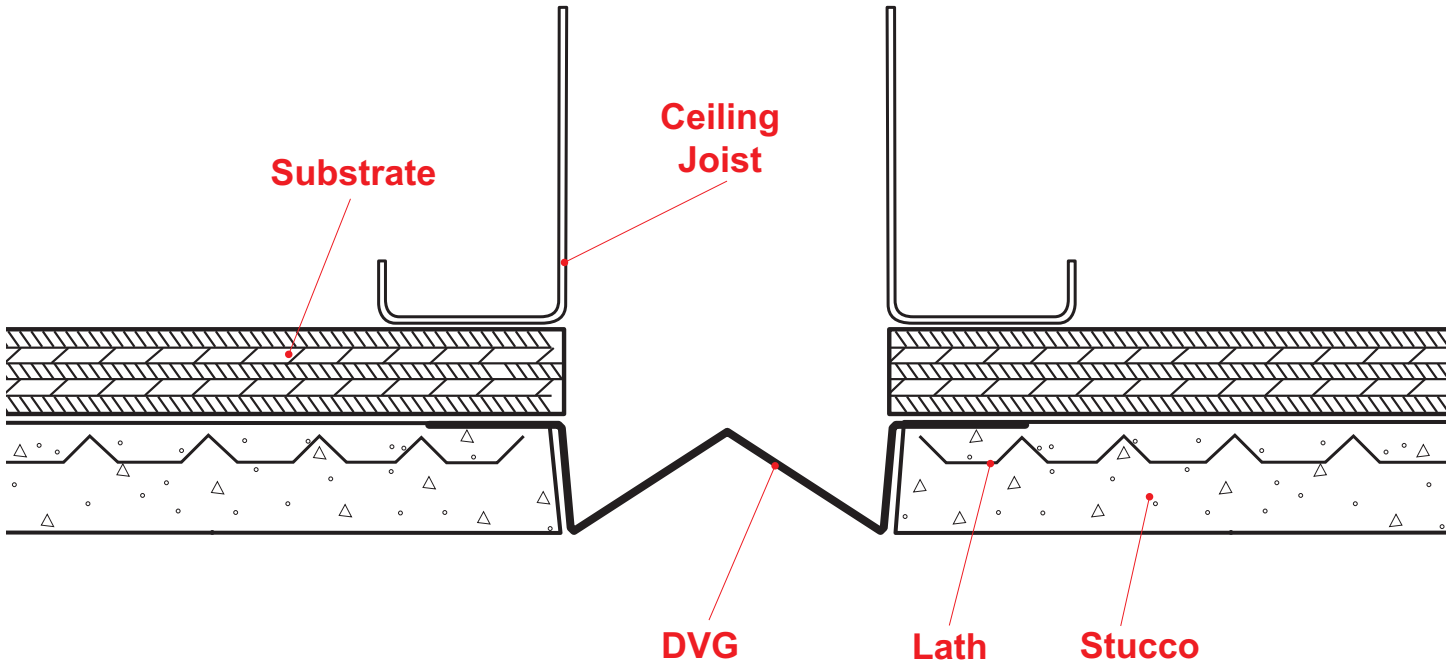

DVG: Double V Groove

A plaster channel screed that creates a decorative reveal with an interesting and unique appearance

Note: This drawing is supplied solely to assist in the selection and application of product manufactured by Stockton Products. This drawing is generic in nature and should not be used in design or construction without an independent evaluation by a qualified Architect or Engineer of Record.