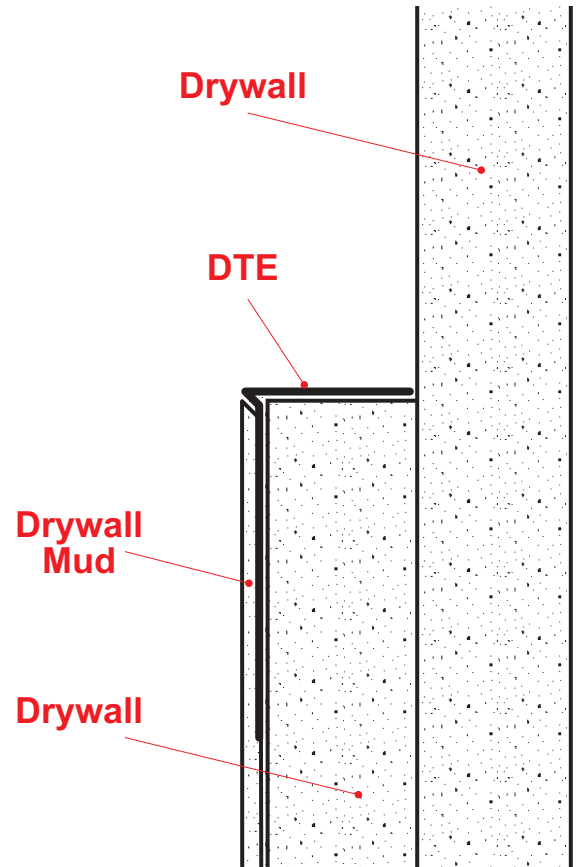

DTE: Drywall Termination Edge

Creates a protective and decorative edge for drywall at any termination point. Includes key holes for drywall mud adhesion.

Note: This drawing is supplied solely to assist in the selection and application of product manufactured by Stockton Products. This drawing is generic in nature and should not be used in design or construction without an independent evaluation by a qualified Architect or Engineer of Record.