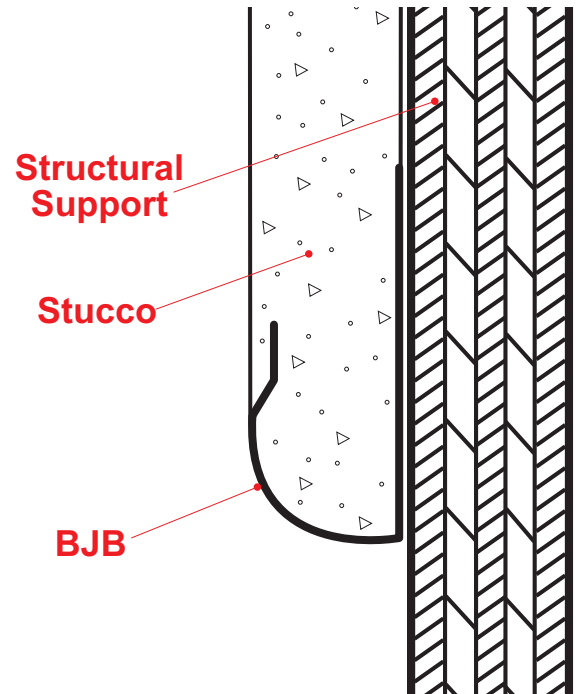

## BJB: Bullnose J Bead

A drywall stop/casing bead in a bullnose shape that provides a decorative casing around windows, doors, and at the base of walls. Keyholes in the tape flange help the drywall mud key to the trim piece.