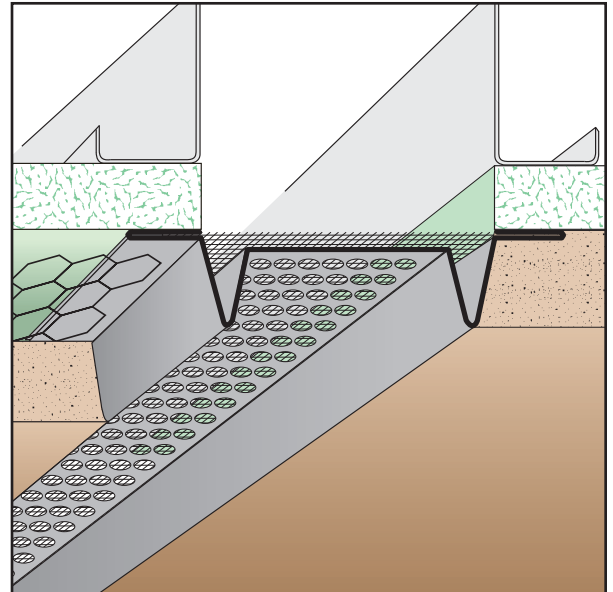

SBS: Bug Stop™ Soffit Vent

- Available with 1/8" and 1/4" Vent Holes
 - Galvanized Steel Only
- "Allows air in; keeps bugs out." All the same features and value of our standard SVR screen, but with the addition of 0.062, 16-16 (1/16") aluminum screen that protects against the entry of wasps, bees, termites and other pests.

KEY

- PLASTER/STUCCO
- CONCRETE
- PLYWOOD
- WOOD
- FOAM
- WATERPROOF BARRIER
- WALL SHEATHING
- DRYWALL
- DRYWALL MUD
- FIBER CEMENT

Length	X Size	Y Size
10'	1/2"	2"
	3/4"	3"
	7/8"	4"

EXCLUSIVE

Materials:

- Galvanized Steel (26-gauge G90)

ASTM Codes:

- A653/A653M (Galvanized Coating)
- A924 (Galvanized Coating)

Note: Standard length is 10 feet. Additional lengths available upon request.