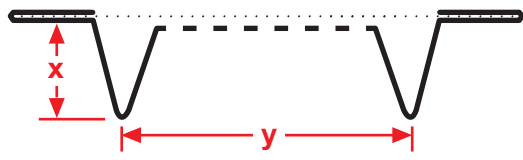

SBS: Bug Stop™ Soffit Vent

- Available with 1/8" and 1/4" Vent Holes
 - Galvanized Steel Only
- "Allows air in; keeps bugs out." All the same features and value of our standard SVR screen, but with the addition of 0.062, 16-16 (1/16") aluminum screen that protects against the entry of wasps, bees, termites and other pests.

KEY

- PLASTER/STUCCO
- CONCRETE
- PLYWOOD
- WOOD
- FOAM
- WATERPROOF BARRIER
- WALL SHEATHING
- DRYWALL
- DRYWALL MUD
- FIBER CEMENT

Length	X Size	Y Size
10'	1/2"	2"
	3/4"	3"
	7/8"	4"

EXCLUSIVE

Materials: