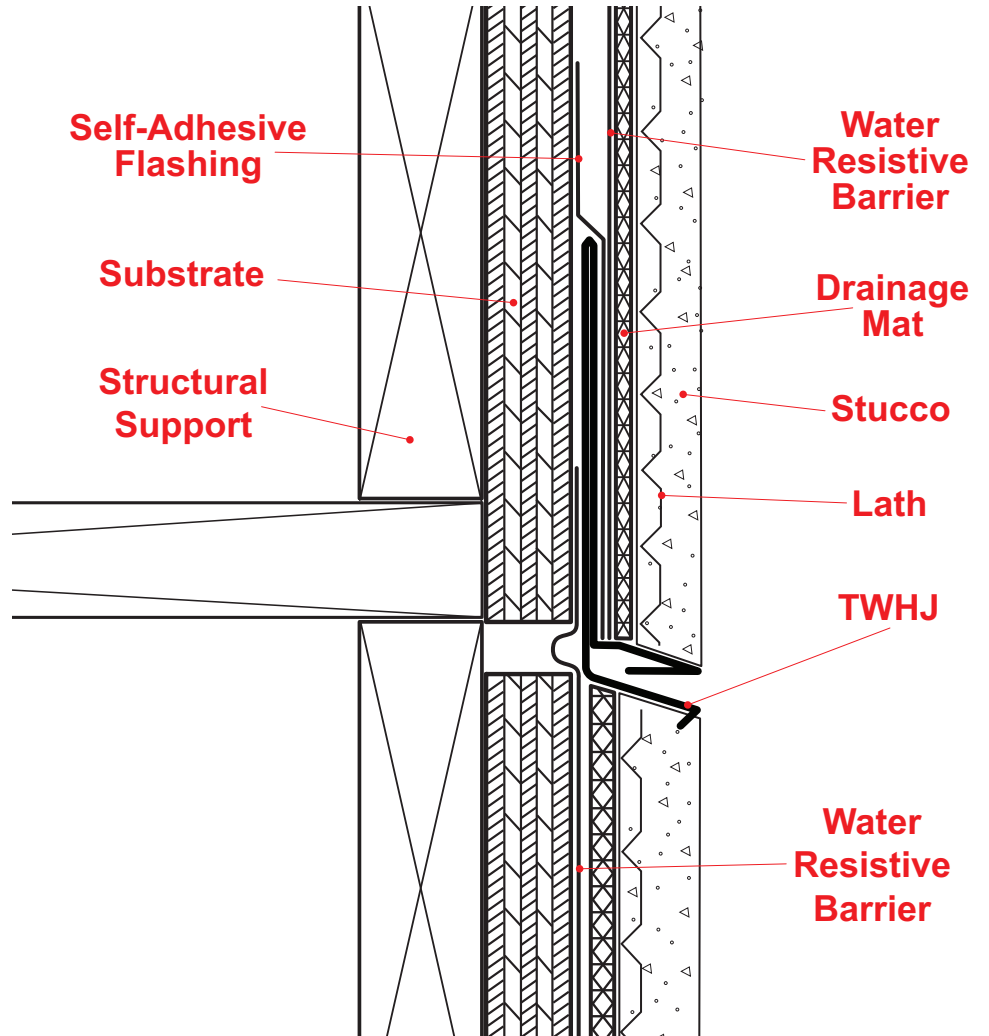

TWHJ: Tru-Weep™ #9 Horizontal Control Joint

The Tru-Weep™ Horizontal Control Joint is a single piece horizontal control joint specifically designed to be used with drainage mat. Weep slots are located along the back of the sloped leg in alignment with the drainage mat to allow water to efficiently exit the stucco assembly.

Note: This drawing is supplied solely to assist in the selection and application of product manufactured by Stockton Products. This drawing is generic in nature and should not be used in design or construction without an independent evaluation by a qualified Architect or Engineer of Record.