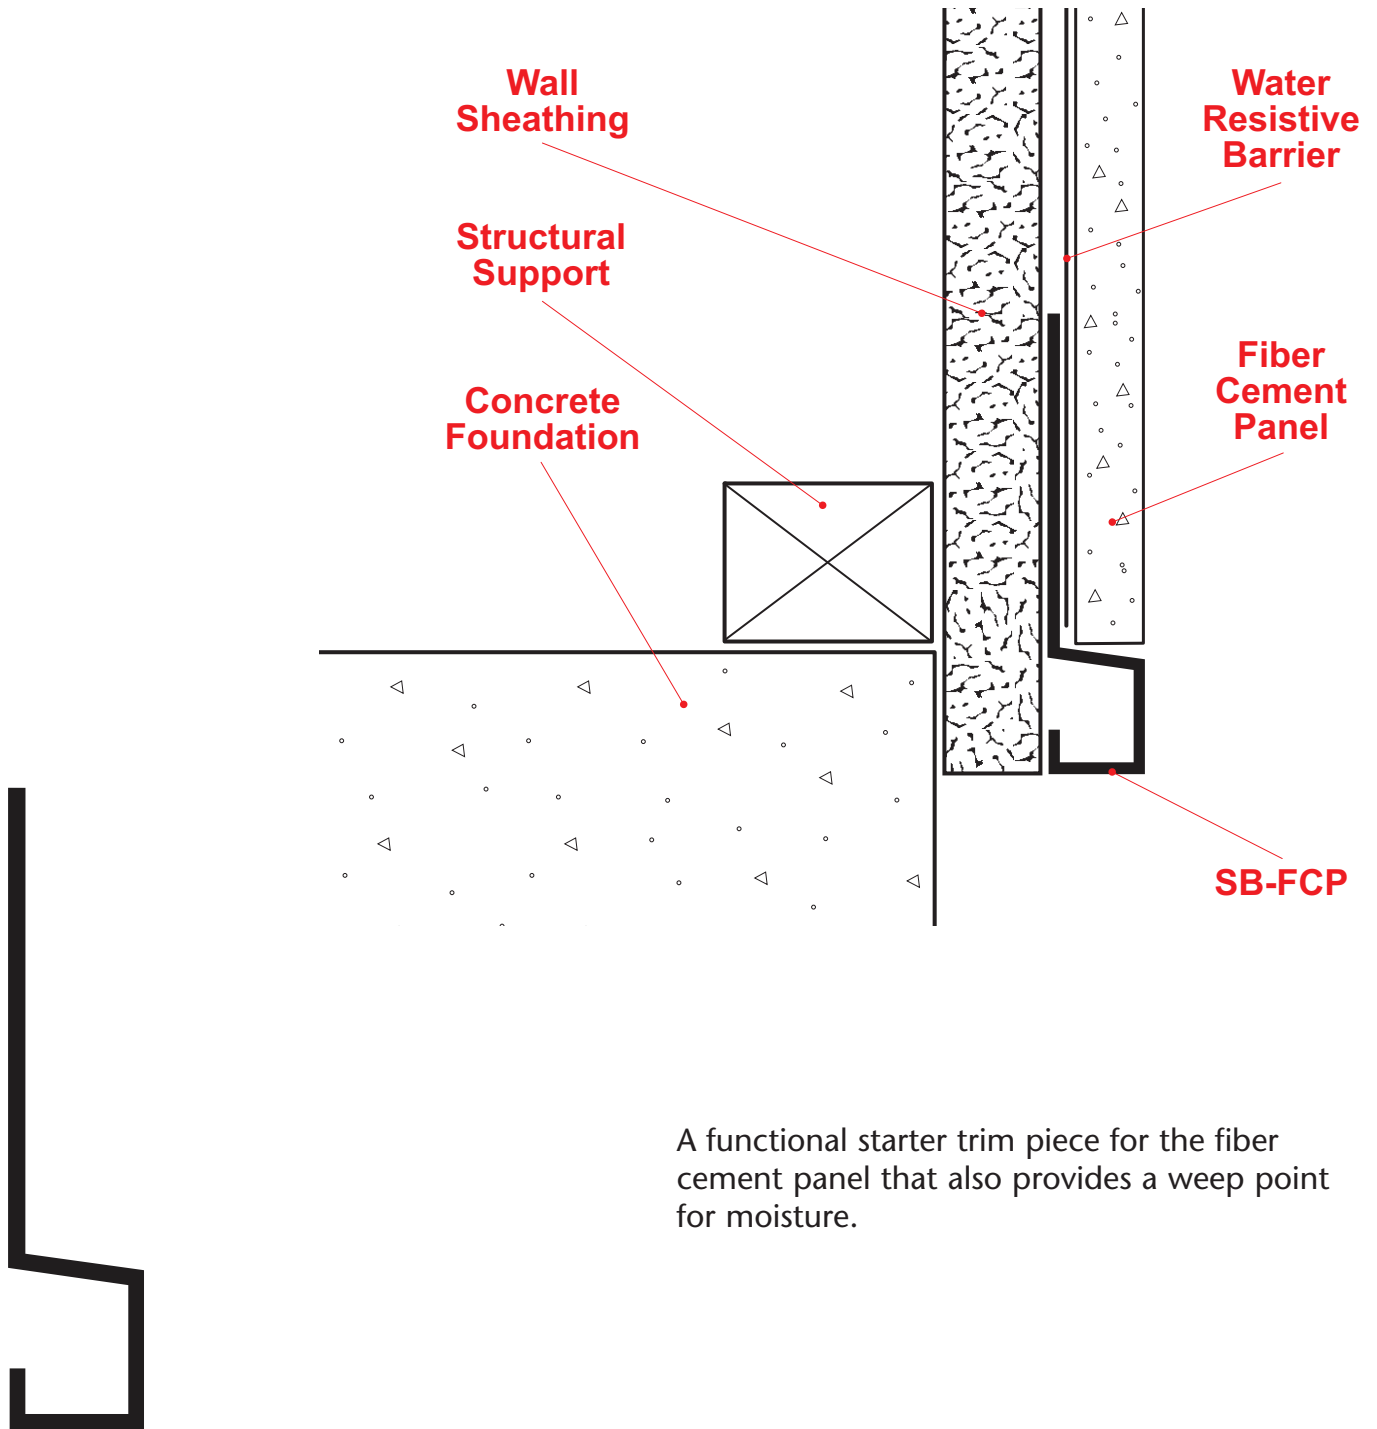

## SB-FCP: Starter Base for Fiber Cement Panel

A functional starter trim piece for the fiber cement panel that also provides a weep point for moisture.

**Note:** This drawing is supplied solely to assist in the selection and application of product manufactured by Stockton Products. This drawing is generic in nature and should not be used in design or construction without an independent evaluation by a qualified Architect or Engineer of Record.