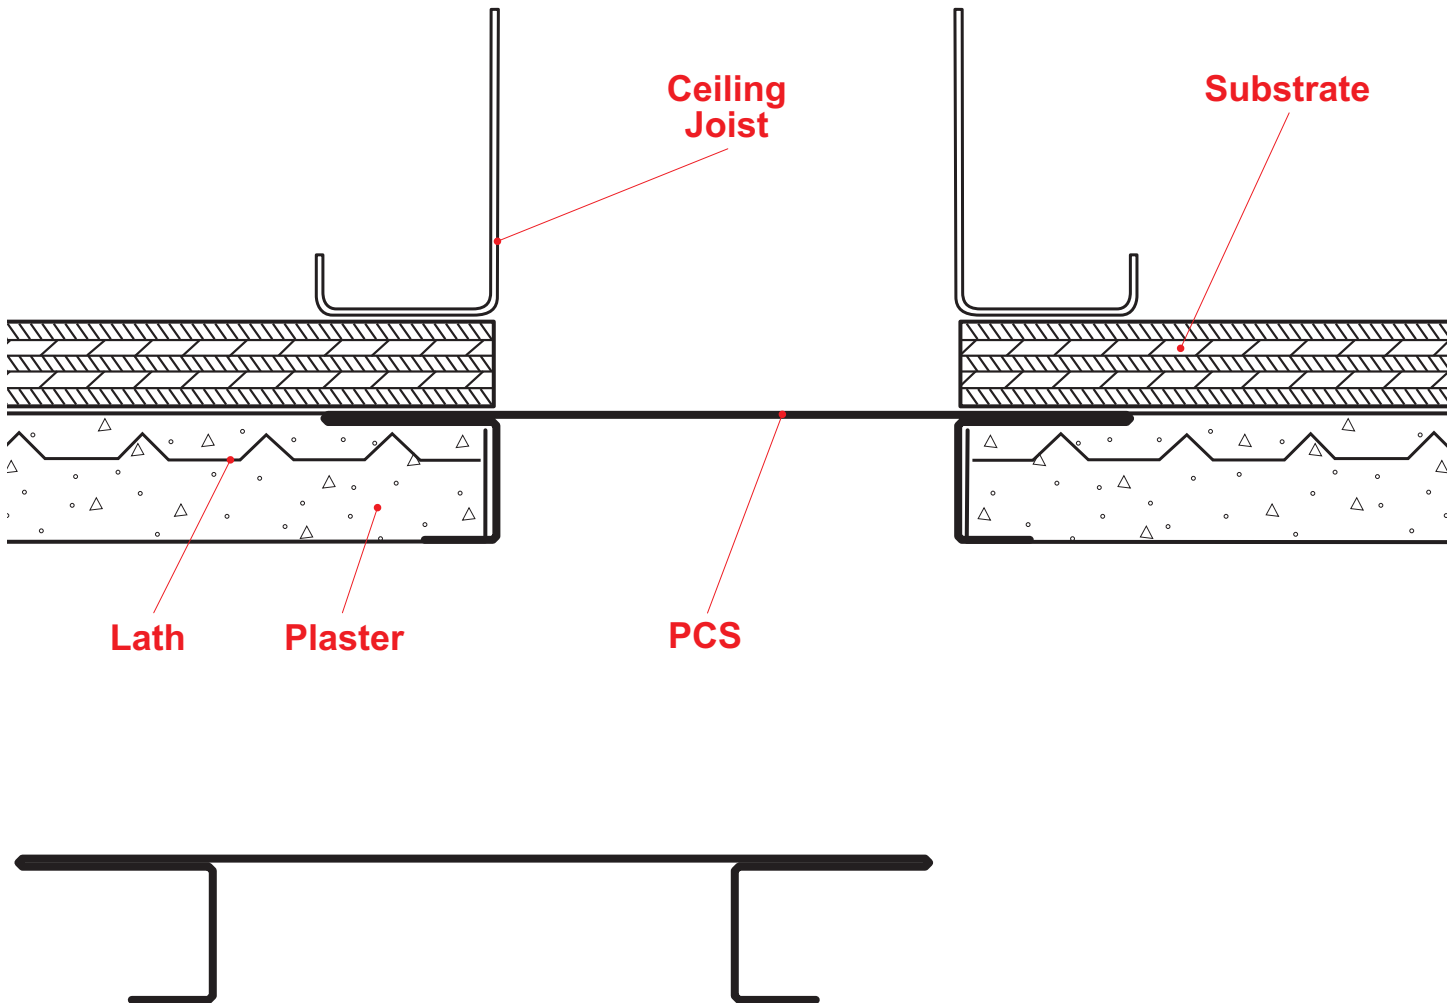

PCS: Plaster Channel Screed

Channel screed style reveal that provides decorative shadow lines and accent stripes in an exterior finish. Has return keys for screeding of stucco. Can also be ordered vented for a perimeter air flow application.

Note: This drawing is supplied solely to assist in the selection and application of product manufactured by Stockton Products. This drawing is generic in nature and should not be used in design or construction without an independent evaluation by a qualified Architect or Engineer of Record.