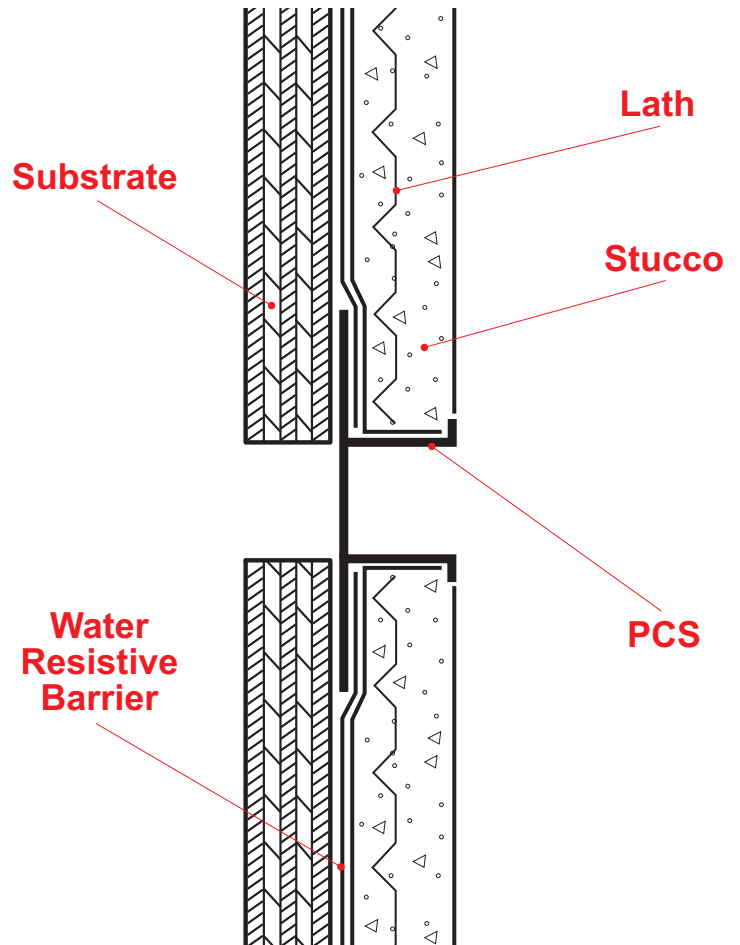

PCS: Plaster Channel Screed

A decorative reveal used as a plaster stop/control screed for conventional 3-coat stucco to separate dissimilar materials and/or to create aesthetically pleasing shadow lines on the exterior walls, ceilings and soffits.

Note: This drawing is supplied solely to assist in the selection and application of product manufactured by Stockton Products. This drawing is generic in nature and should not be used in design or construction without an independent evaluation by a qualified Architect or Engineer of Record.