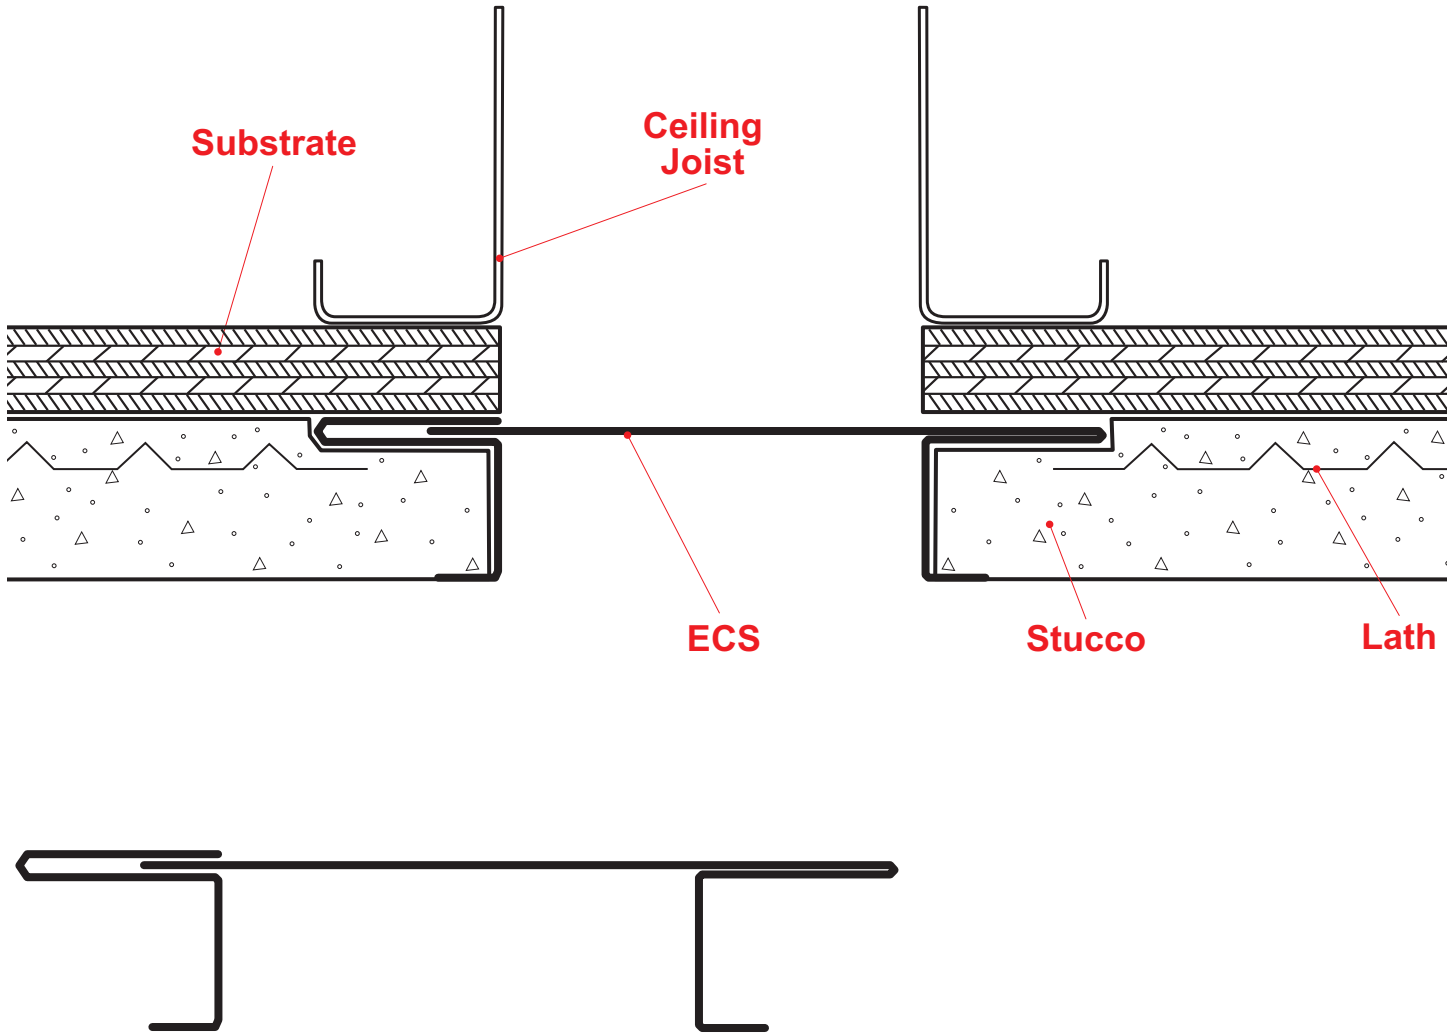

## ECS: Channel Vent Screed - 2 Piece

Adjustable version of our Plaster Channel Screed that permits movement. Can be vented for air flow.

**Note:** This drawing is supplied solely to assist in the selection and application of product manufactured by Stockton Products. This drawing is generic in nature and should not be used in design or construction without an independent evaluation by a qualified Architect or Engineer of Record.