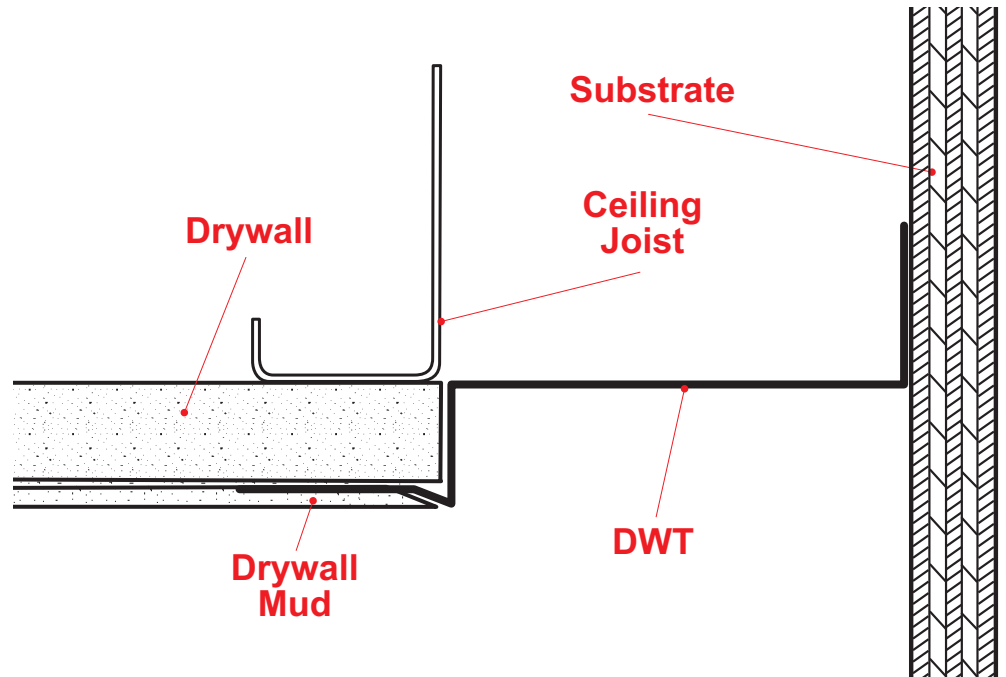

## DWT: Drywall Wall Trim

A multi-functional drywall product that makes a smooth transition from a drywall ceiling to the wall. Includes key holes for drywall mud adhesion.

**Note:** This drawing is supplied solely to assist in the selection and application of product manufactured by Stockton Products. This drawing is generic in nature and should not be used in design or construction without an independent evaluation by a qualified Architect or Engineer of Record.