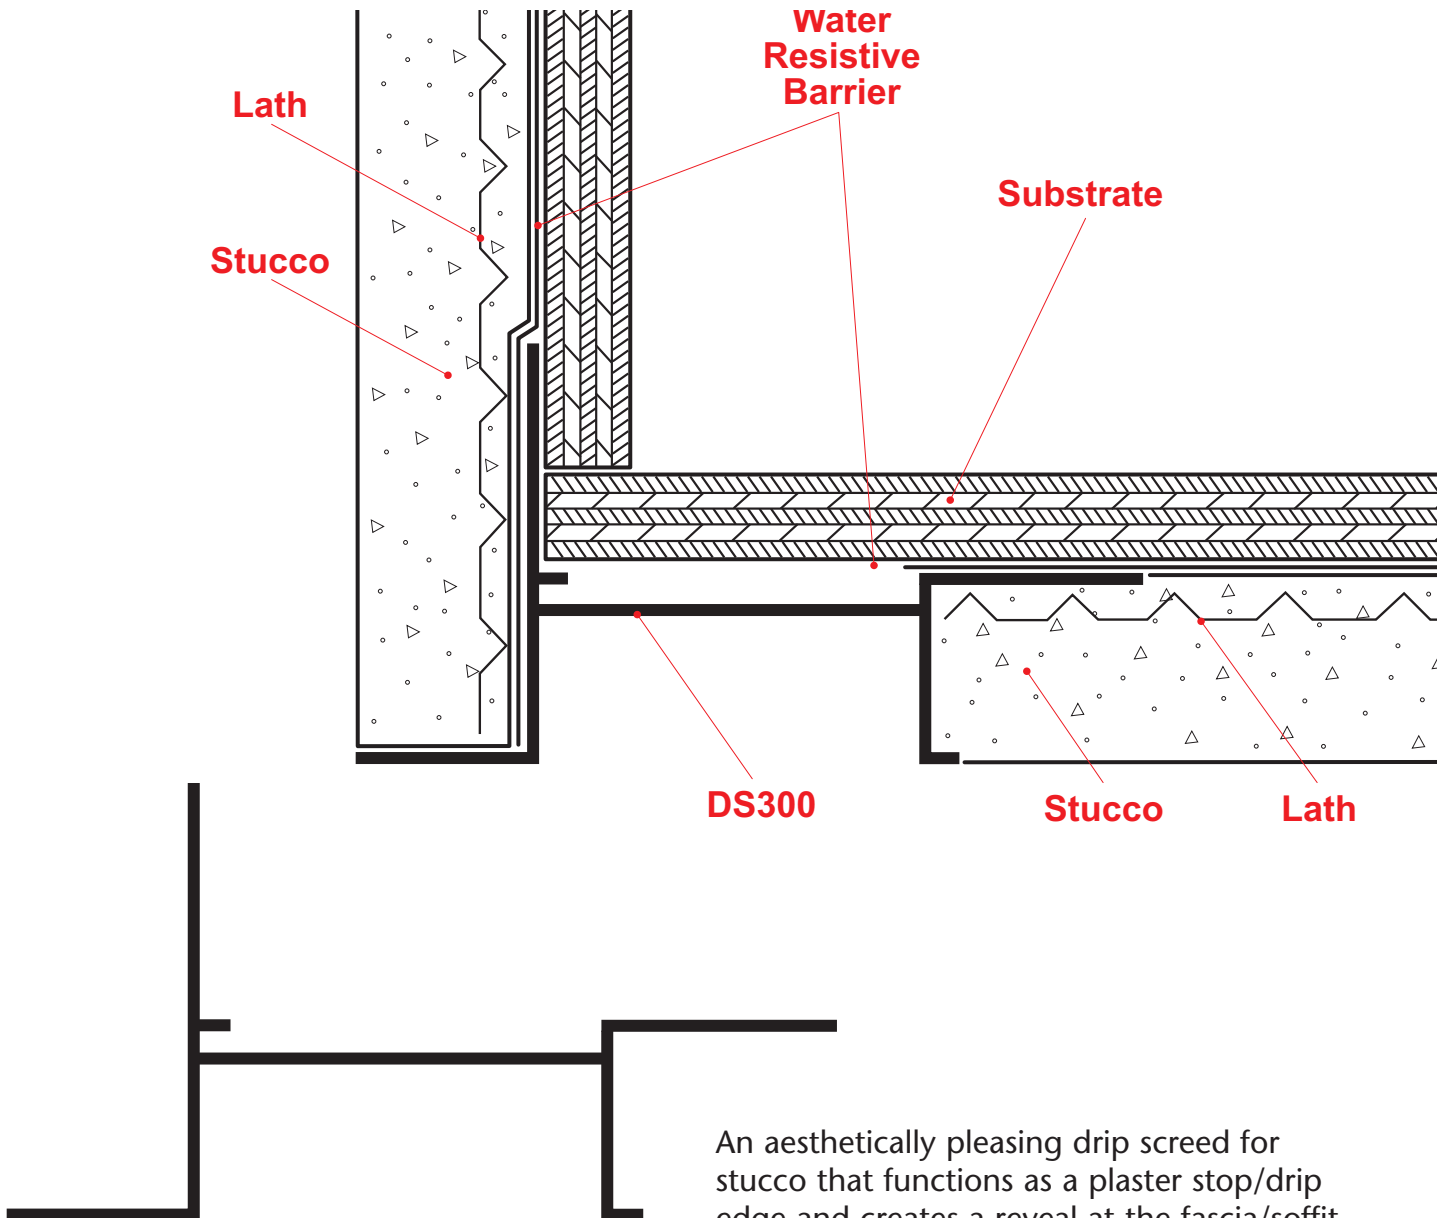

## DS300: Drip Screed 3" Reveal

An aesthetically pleasing drip screed for stucco that functions as a plaster stop/drip edge and creates a reveal at the fascia/soffit corner condition.

**Note:** This drawing is supplied solely to assist in the selection and application of product manufactured by Stockton Products. This drawing is generic in nature and should not be used in design or construction without an independent evaluation by a qualified Architect or Engineer of Record.