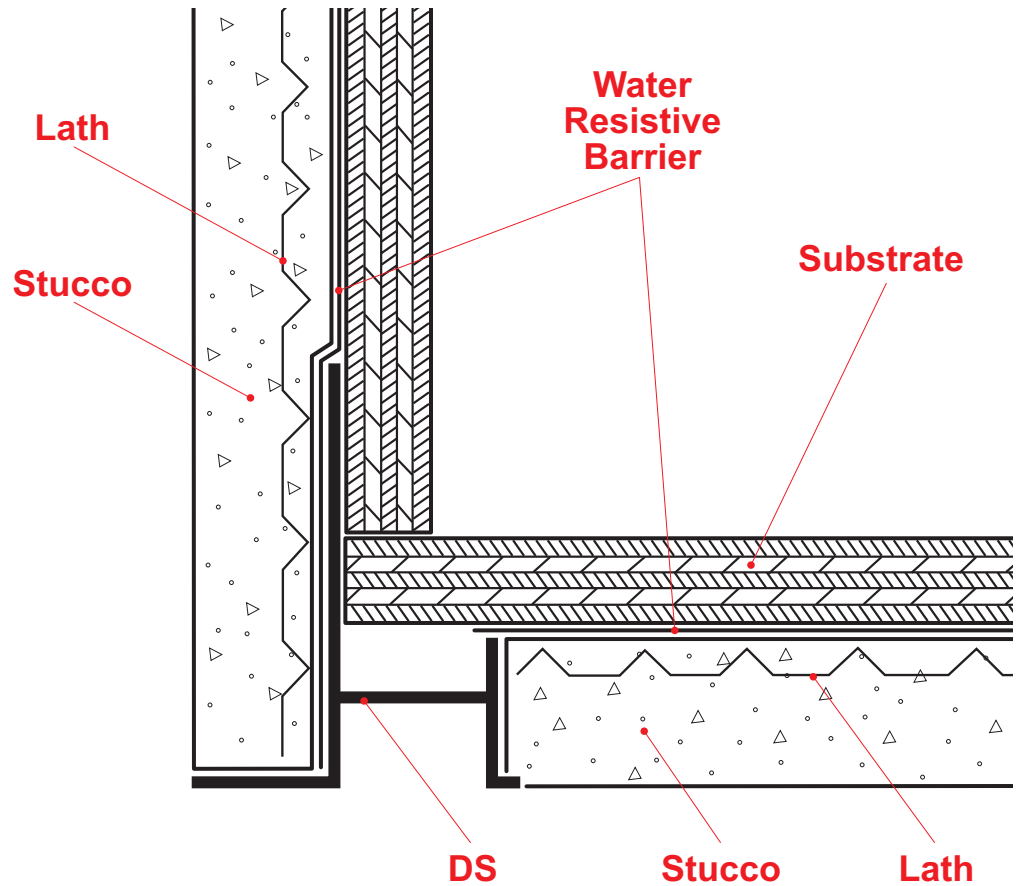

## DS: Drip Screed

An aesthetically pleasing drip screed for stucco that functions as a plaster stop/drip edge and creates a reveal at the fascia/soffit corner.

**Note:** This drawing is supplied solely to assist in the selection and application of product manufactured by Stockton Products. This drawing is generic in nature and should not be used in design or construction without an independent evaluation by a qualified Architect or Engineer of Record.